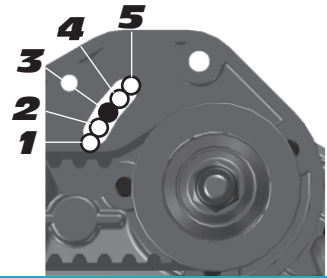

Camber: \_\_\_\_\_ -2'

Toe: \_\_\_\_\_ 0'

Ride Height: \_\_\_\_\_ 23mm

Washers: \_\_\_\_\_ 2mm

**Front Pulley:**  
20T (standard)   
19T (overdrive)

Clicker:   
Full Time 4X4:

### Front Shocks

**Spring:** Associated Yellow **Piston:** 1.2mm  
**Shock Fluid:** Associated 32.5 **Limiter:** 0  
**Rebound:** 0 (No up travel limiters) **Bladder**  **Emulsion**