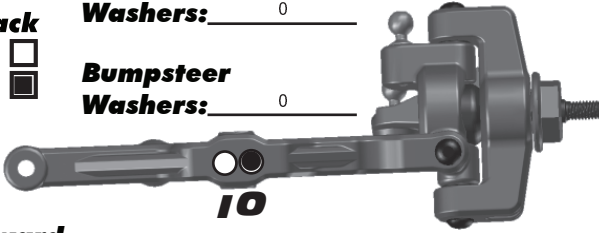

### Front Suspension

**Steering Rack**  
Standard   
Option

Washers: \_\_\_\_\_ 0

Bumpsteer  
Washers: \_\_\_\_\_ 0

**Option Rack**

Forward  
Back

**Anti Roll Bar:**

1.5mm   
1.8mm   
2.0mm   
2.2mm   
None

Camber: \_\_\_\_\_ -2'

Toe: \_\_\_\_\_ 0'

Ride Height: \_\_\_\_\_ 23mm

Washers: \_\_\_\_\_ 2mm

**Front Pulley:**  
20T (standard)   
19T (overdrive)

Clicker:   
Full Time 4X4:

### Front Shocks

**Spring:** Associated Yellow **Piston:** 1.2mm  
**Shock Fluid:** Associated 32.5 **Limiter:** 0  
**Rebound:** 0 (No up travel limiters) **Bladder**  **Emulsion**