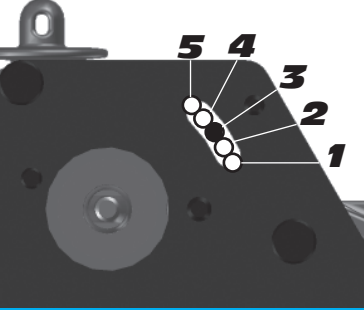

### Rear Suspension

Reset Form

**Wheelbase:**  
Long   
Medium   
Short

**Anti Roll Bar:**

1.5mm   
1.8mm   
2.0mm   
2.2mm   
None

Camber: \_\_\_\_\_ -2'

Ride Height: \_\_\_\_\_ 23mm

**Toe Block:** 3-2   
3-3